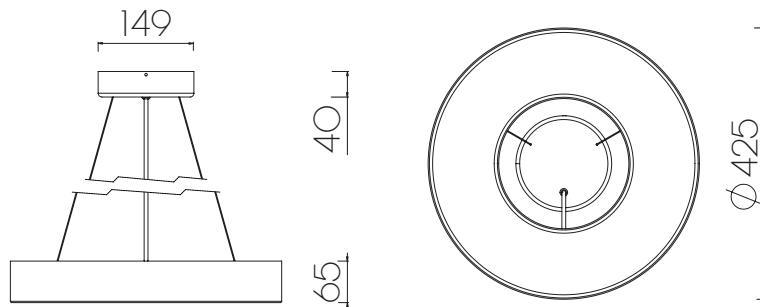

# ELIS Colgante circular 430mm 24w / ELIS circular Hanging lighting fixture 430mm 24W

Luminaria de colgar en techo. De distribución lumínica general difusa. Cuerpo construido en hierro doble decapado, con tratamiento anticorrosivo al trifosfato. Recubrimiento termo-convertible en color Blanco Micro texturado. Difusor de metacrilato opaco. Placas de led SMD con driver CC incorporado.

*Lighting fixture to hang of the roof. Of general diffuse lighting distribution. Body made of iron, double pickling, with a special triphosphate treatment that prevents corrosion. Recovered in a thermo-convertible colour white micro texturized. Diffuse of methacrylate matt. SMD Led plaques with CC driver incorporated.*

Cod: 739D4326

Lámpara / Lamp	Potencia / Electric power	Zócalo / Lampholders	Ip
 LED	24w	—	20