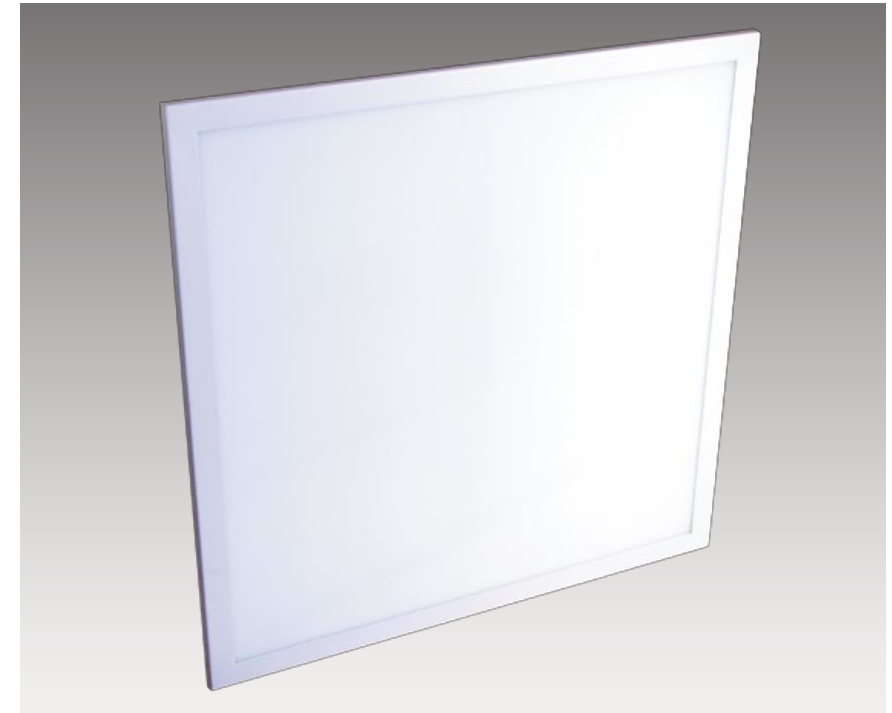

FLAT Led Embutido 60x60 - 48w / FLAT Led inside the tin ceiling 60X60 - 48W

Luminaria de embutir en cielorrasos tipo Armstrong o junta tomada. De distribución lumínica general difusa. Cuerpo construido en hierro doble decapado, con tratamiento anticorrosivo al trifosfato. Recubrimiento termo-convertible en color Blanco Micro texturado. Difusor de metacrilato opaco. Placas de led SMD con driver CC incorporado.

Lighting fixture to insert inside the tin ceiling kind of Armstrong. Of general diffuse lighting distribution. Body made of iron, double pickling, with a special treatment that prevents corrosive at triphosphate. Recovered in a thermo-convertible colour white micro texturized. Diffuse of methacrylate matt. SMD Led plaques with CC driver incorporated.