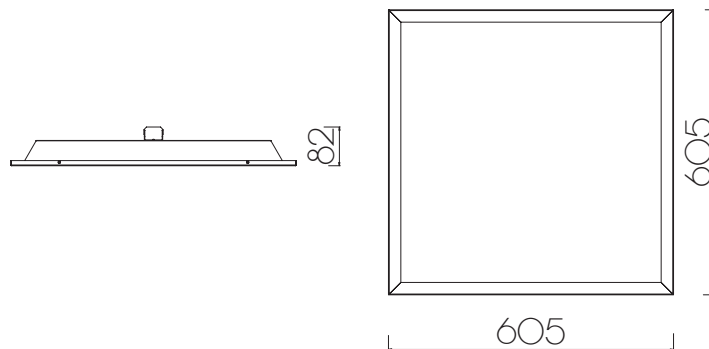

FLAT Led Embutido 60x60 - 48w / FLAT Led inside the tin ceiling 60X60 - 48W

Luminaria de embutir en cielorrasos tipo Armstrong o junta tomada. De distribución lumínica general difusa. Cuerpo construido en hierro doble decapado, con tratamiento anticorrosivo al trifosfato. Recubrimiento termo-convertible en color Blanco Micro texturado. Difusor de metacrilato opaco. Placas de led SMD con driver CC incorporado.

Lighting fixture to insert inside the tin ceiling kind of Armstrong. Of general diffuse lighting distribution. Body made of iron, double pickling, with a special treatment that prevents corrosive at triphosphate. Recovered in a thermo-convertible colour white micro texturized. Diffuse of methacrylate matt. SMD Led plaques with CC driver incorporated.

Cod: 849L6026

Potencia / Electric power	H°	Cri	Lm
48w	3000°	80	3700
48w	4000°	80	3700
48w	5000°	80	3900