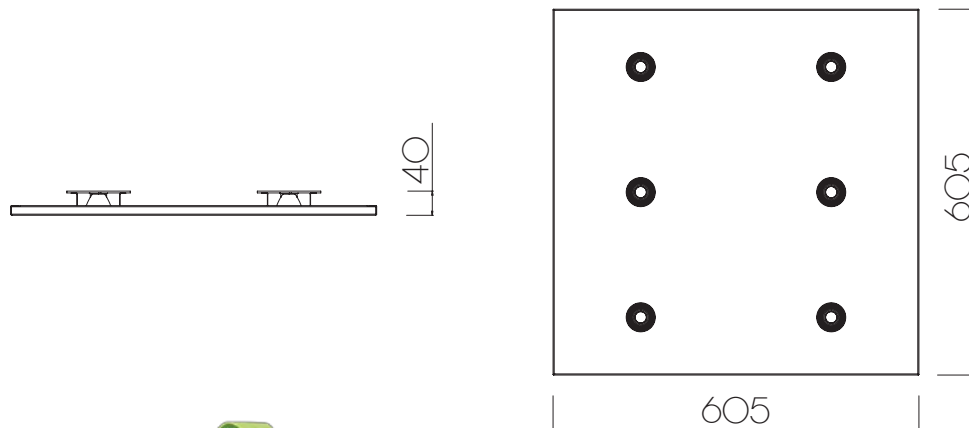

ZAHARA Embutido 60X60 60W / ZAHARA Inside the tin ceiling 60X60 60W

Luminaria de embutir cieloraras tipo Armstrong o de junta tomada. De distribución lumínica general directa. Cuerpo construido en hierro doble decapado, con tratamiento anticorrosivo al trifosfato. Recubrimiento termo-convertible en color Blanco Micro texturado. Reflectores de PC metalizados de 15° o 40° de apertura. Con 6 Led tipo COB de 10w c/u. Drivers incorporados.

Lighting fixture for inside the tin ceiling king of Armstrong. Of general direct lighting distribution. Having the body built up in iron double pickling, with a special triphosphate treatment that prevents corrotion. Recovered in a thermo-convertible colour white micro texturized. Reflectors of PC metalized of 15° or 40° of opening. With 6 COB LED of 10W each. Drivers incorporated.

Cod: 471L6626

Lámpara / Lamp	Potencia / Electric power	Zócalo / Lampholders	lp
 LED	60w	—	20