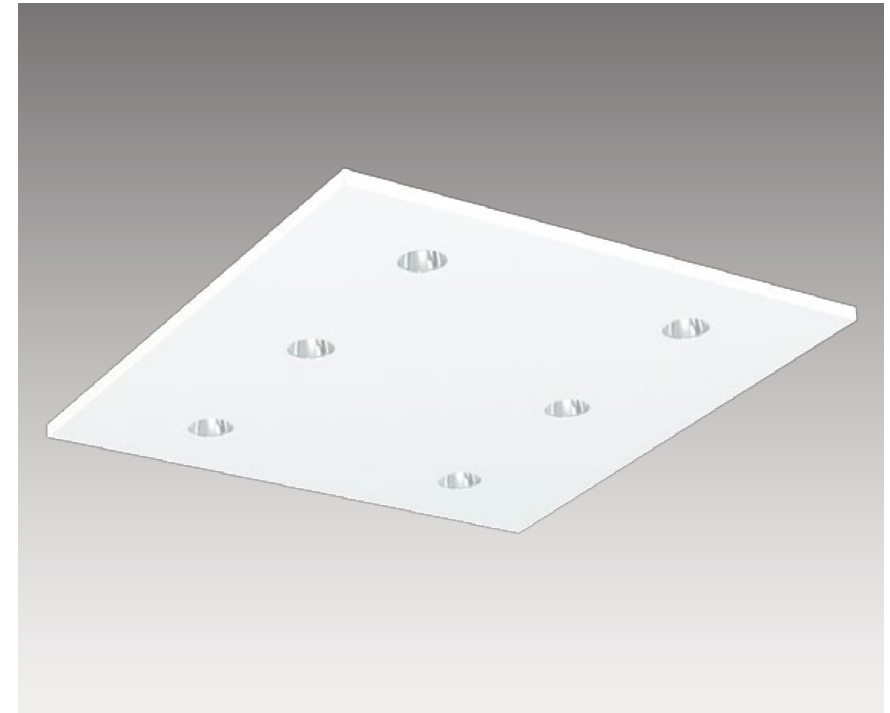

ZAHARA Embutido 60X60 60W / ZAHARA Inside the tin ceiling 60X60 60W

Luminaria de embutir cieloraras tipo Armstrong o de junta tomada. De distribución lumínica general directa. Cuerpo construido en hierro doble decapado, con tratamiento anticorrosivo al trifosfato. Recubrimiento termo-convertible en color Blanco Micro texturado. Reflectores de PC metalizados de 15° o 40° de apertura. Con 6 Led tipo COB de 10w c/u. Drivers incorporados.

Lighting fixture for inside the tin ceiling king of Armstrong. Of general direct lighting distribution. Having the body built up in iron double pickling, with a special triphosphate treatment that prevents corrotion. Recovered in a thermo-convertible colour white micro texturized. Reflectors of PC metalized of 15° or 40° of opening. With 6 COB LED of 10W each. Drivers incorporated.

Cod: 471L6626

Lámpara / Lamp	Potencia / Electric power	Zócalo / Lampholders	lp
 LED	60w	—	20